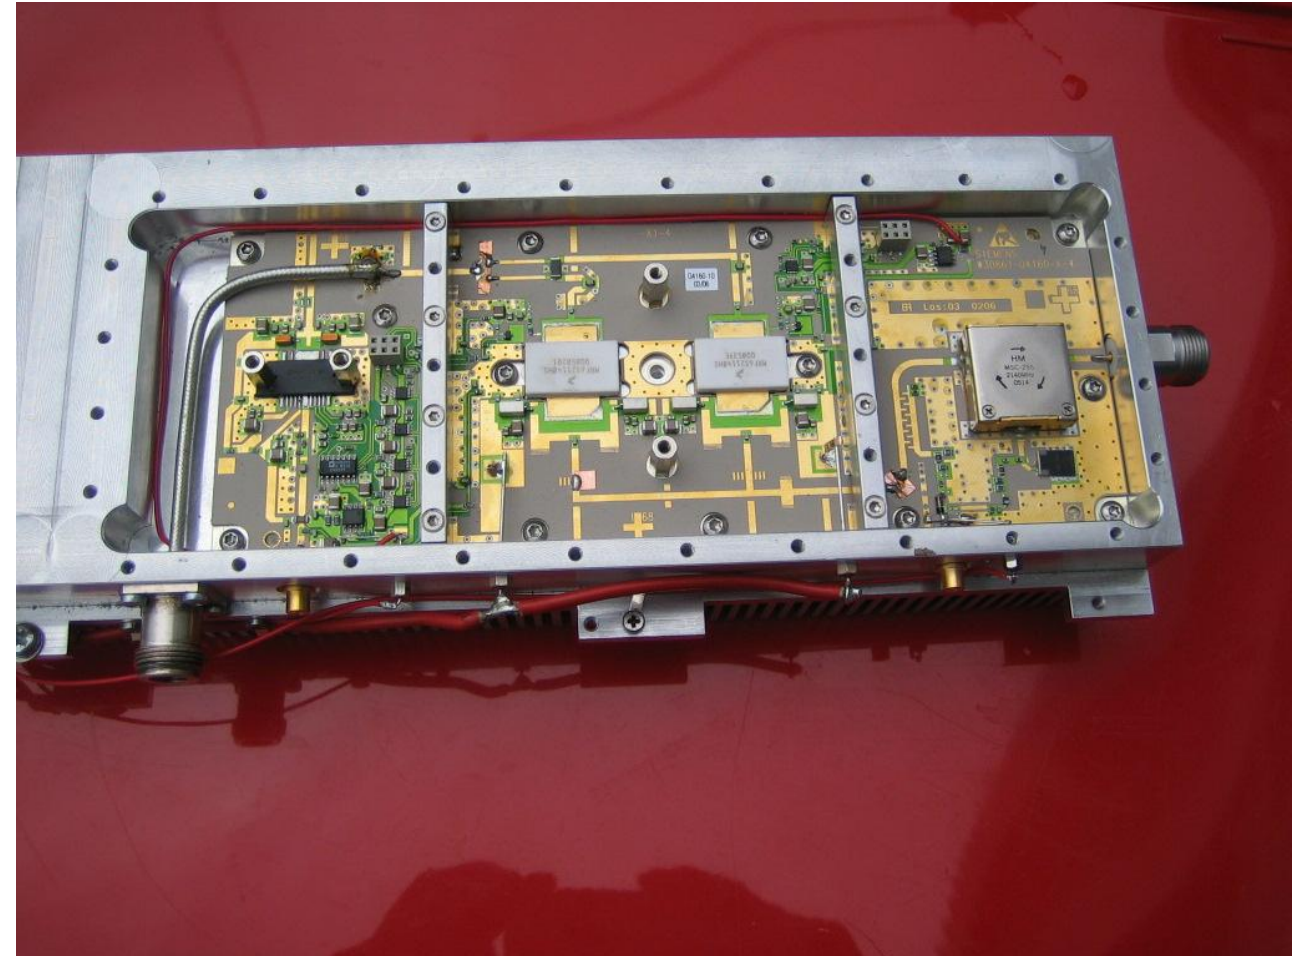

Amplifier for 23cm + 13cm