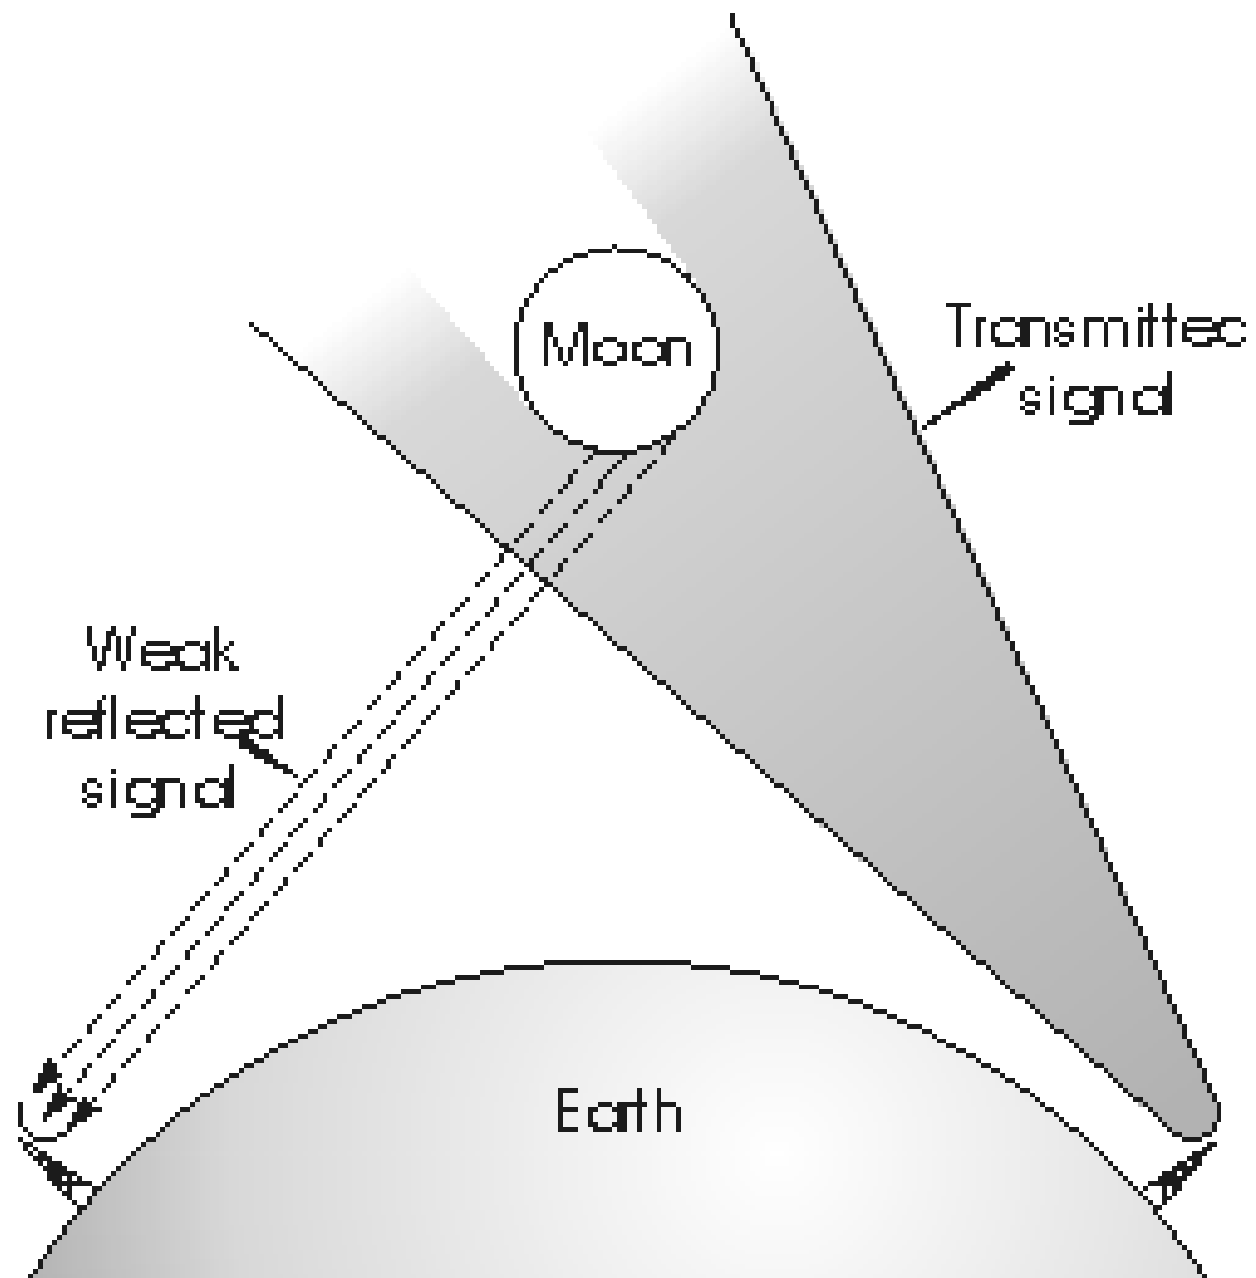

EME-activity  
by Georg, DF1SR

DX-Pedition to Liechtenstein  
HB0/DF1SR

# Earth Moon Earth (moonbounce)

**for 144 Mhz**

from 1296 (23cm) dish

OE9PMJ

HB9Q

at home

# in Liechtenstein (Masescha) - Aufbau